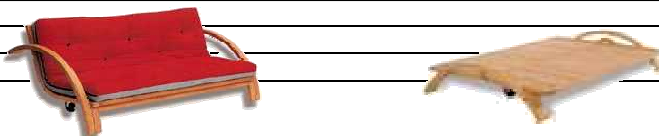

Latex layer added to Futon	+ 131.00	

LENSET: Futon with latex + 2 cushions + 2 rolls, in LEN fabric	+ 202.00	

Cover: see specific covers price list 140x200

AMBURGO BOOGIE	<i>Closed size Width x Depth</i>	<i>Open size Width x Depth</i>	<i>Type of Futon included</i>	<i>Price (futon included)</i>	<i>Recommended price</i>
Amburgo (Boogie) 140	213 x 125	213 x 140	(140 x 200) 100% cotton, h 14cm	Tot. 2'254.00	Tot. 2'000.00
Amburgo (Boogie) 120	213 x 105	213 x 120	(120 x 200) 100% cotton, h 14cm	Tot. 2'234.00	Tot. 1'990.00

	<i>Price</i>	<i>Recommended price</i>
sofa-bed colors: natural lacq.	included	
Futon color: natural ecrù	included