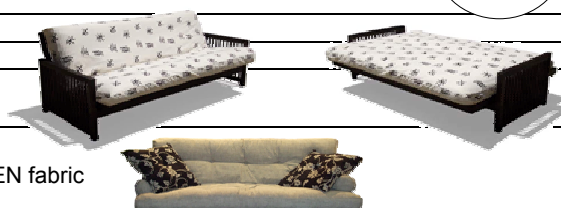

JAZZ SOFA'	<i>Closed size Width x Depth</i>	<i>Open size Width x Depth</i>	<i>Type of Futon included</i>	<i>Price (futon included)</i>	<i>Recommended price</i>
Jazz 2 places	127 x 80	207 x 80	(80 x 200) cotton+foam, various colors	Tot. 1'007.00	Tot. 898.00
Jazz 3 places	177 x 80	257 x 80	(80 x 250) cotton+foam, various colors	Tot. 1'268.00	Tot. 1'099.00

	Price	Recommended price
sofa-bed colors: Nippon line wenghè, bernstein	included	
futon colors: Bilbao line	included	
Futon cover for sofa 2 places, Bilbao fabric	151.00	
Futon cover for sofa 3 places, Bilbao fabric	201.00	

MAREA	<i>Closed size Width x Depth</i>	<i>Open size Width x Depth</i>	<i>Type of Futon included</i>	<i>Price (futon included)</i>	<i>Recommended price</i>
Marea	211 x 99	211 x 140	(140 x 200) 100% cotton, h 14cm	Tot. 790.00	

	Price	Recommended price
sofa-bed colors: wenghè or nat. lacquered	included	
Futon color: natural ecrù	included	
Latex layer added to Futon	+ 131.00	
LENSET: Futon with latex + 2 cushions + 2 rolls, in LEN fabric	+ 202.00