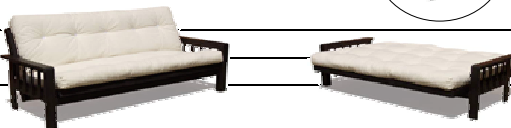

Latex layer added to Futon	+ 131.00	

LENSET: Futon with latex + 2 cushions + 2 rolls, in LEN fabric	+ 202.00	

Cover: see specific covers price list 140x200 and 120x200

FIAMMA	<i>Closed size Width x Depth</i>	<i>Open size Width x Depth</i>	<i>Type of Futon included</i>	<i>Price (futon included)</i>	<i>Recommended price</i>
Fiamma	220 x 91	220 x 140	(140 x 200) 100% cotton, h 14cm	Tot. 790.00	

	<i>Price</i>	<i>Recommended price</i>
sofa-bed colors: wenghè	included	
Futon color: natural ecrù	included