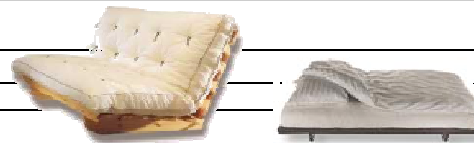

Price	Recommended price
+ 81.00	
+ 131.00	
incluso	
126.00	
199.00	

Zen Table (see specific price list))

TIMO	<i>Closed size Width x Depth</i>	<i>Open size Width x Depth</i>	<i>Type of Futon included</i>	<i>Price (futon included)</i>	<i>Recommended price</i>
Timo untreated	200 x 100	200 x 140	(140 x 200) 100% cotton, h 14cm	Tot. 789.00	
Timo coloured	200 x 100	200 x 140	(140 x 200) 100% cotton, h 14cm	Tot. 880.00	

sofa-bed colors: Mahogany, Black, Wenghè, Nat. lacq.
Futon color: natural ecrù

Price	Recommended price
included	
+ 131.00	

Latex layer added to Futon

LENSET: Futon with latex + 2 cushions + 2 rolls, in LEN fabric

+ 202.00

Cover: see specific covers price list 140x200

TORONTO	<i>Closed size Width x Depth</i>	<i>Open size Width x Depth</i>	<i>Type of Futon included</i>		<i>Price (futon included)</i>	<i>Recommended price</i>
Toronto 160 untreated	160 x 88	160 x 200	(160 x 200) 100% cotton, h11cm		Tot. 512.00	
Toronto 160 coloured	160 x 88	160 x 200	(160 x 200) 100% cotton, h11cm		Tot. 598.00	
Toronto 140 untreated	140 x 88	140 x 200	(140 x 200) 100% cotton, h 11cm		Tot. 492.00	
Toronto 140 coloured	140 x 88	140 x 200	(140 x 200) 100% cotton, h 11cm		Tot. 578.00	
Toronto 120 (until stocks last, ask for availability)	120 x 88	120 x 200	(120 x 200) 100% cotton, h 11cm		Tot. 484.00	
Toronto 090 (until stocks last, ask for availability)	90 x 88	90 x 200	(90 x 200) 100% cotton, h 11cm		Tot. 389.00	
Toronto 70 (until stocks last, ask for availability)	70 x 88	70 x 200	(70 x 200) 100% cotton, h 11cm		Tot. 328.00	

Price Recommended price

sofa-bed colors: Mahogany with black legs, Black with. black legs, Wenghè with black legs, Nat. lacq. with nat.lacq legs

Futon color: natural ecrù

included

Cover: see specific covers price list