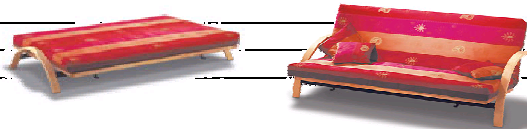

<b>ACROBAT</b>	<i>Closed size Width x Depth</i>	<i>Open size Width x Depth</i>	<i>Type of Futon included</i>	<i>Price (futon included)</i>	<i>Recommended price</i>
Acrobat	212 x 103	212 x 130	(140 x 200) 100% cotton, h 14cm	<b>Tot. 1'288.00</b>	

	<i>Price</i>	<i>Recommended price</i>
sofa-bed colors: wenghè, natural lacq.	included	
Futon color: natural ecrù	included	

Latex layer added to Futon	+ 131.00	
----------------------------	----------	--