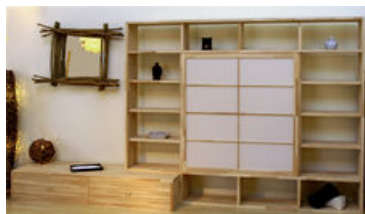

Bookcases, Furniture for the Living Area

Code	Description	Price	Recommended price
LIBMOSCA200-SC	Bookcase "Mosca" (2 sliding doors, w.200xh.200x30) WITHOUT drawers	2'766.00	2'490.00
LIBMOSCA200	Bookcase "Mosca" (2 sliding doors, w.200xh.200x30) WITH 4 drawers	3'288.00	2'960.00
LIBMOSCA300-SC	Bookcase "Mosca" (2 sliding doors, w.300xh.200x30) WITHOUT drawers	3'811.00	3'418.00
LIBMOSCA300	Bookcase "Mosca" (2 sliding doors, w.300xh.200x30) WITH 4 drawers	4'174.00	3'781.00
	Bookcase "Mosca" treated with an 'A' or 'B' colour	+ 262.00	

Custom-made bookcases,
furniture for the Living Area
made specially to order

estimate on request