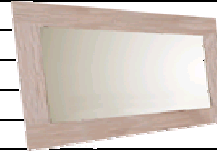

## Japanese sliding shoji partitions

Japanese sliding shoji partitions  
made-to-measure also for attic apartments  
with sloped walls

estimate on request

## MIRRORS

Code	Description	Price	Recommended price
	Mirror 080x080 cm (20cm frame)	300.00	
	Mirror 100x100 cm (20cm frame)	393.00	
	Mirror 180x080 cm (20cm frame)	484.00	
	Mirror 180x100 cm (20cm frame)	534.00	
	Mirror 200x100 cm (20cm frame)	585.00	
	Mirror 200x120 cm (20cm frame)	635.00	
	Mirror 220x100 cm (20cm frame)	595.00	
	Mirror 220x120 cm (20cm frame)	686.00	
	Mirror treated with an 'A' colour	+ 60.00	
	Mirror treated with an 'B' colour	+ 121.00	
	Mirror made to measure	estimate on request	