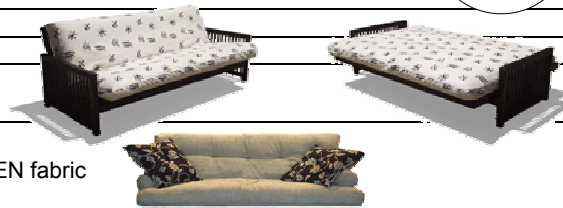

JAZZ SOFA'	<i>Closed size Width x Depth</i>	<i>Open size Width x Depth</i>	<i>Type of Futon included</i>	<i>Price (futon included)</i>	<i>Recommended price</i>
Jazz 2 places	127 x 80	207 x 80	(80 x 200) cotton+foam, various colors	Tot. 1'007.00	Tot. 898.00
Jazz 3 places	177 x 80	257 x 80	(80 x 250) cotton+foam, various colors	Tot. 1'268.00	Tot. 1'099.00

	Price	Recommended price
sofa-bed colors: Nippon line wenghè, bernstein	included	
futon colors: Bilbao line	included	
Futon cover for sofa 2 places, Bilbao fabric	151.00	
Futon cover for sofa 3 places, Bilbao fabric	201.00	

MAREA	<i>Closed size Width x Depth</i>	<i>Open size Width x Depth</i>	<i>Type of Futon included</i>	<i>Price (futon included)</i>	<i>Recommended price</i>
Marea	211 x 99	211 x 140	(140 x 200) 100% cotton, h 14cm	Tot. 790.00	

	Price	Recommended price
sofa-bed colors: wenghè or nat. lacquered	included	
Futon color: natural ecrù	included	
Latex layer added to Futon	+ 131.00	
LENSET: Futon with latex + 2 cushions + 2 rolls, in LEN fabric	+ 202.00