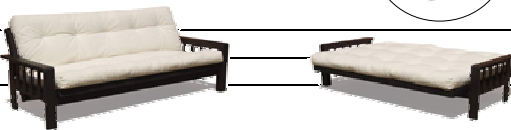

Latex layer added to Futon	+ 131.00	

LENSET: Futon with latex + 2 cushions + 2 rolls, in LEN fabric	+ 202.00	

Cover: see specific covers price list 140x200 and 120x200

FIAMMA	<i>Closed size Width x Depth</i>	<i>Open size Width x Depth</i>	<i>Type of Futon included</i>	<i>Price (futon included)</i>	<i>Recommended price</i>
Fiamma	220 x 91	220 x 140	(140 x 200) 100% cotton, h 14cm	Tot. 790.00	

	Price	Recommended price
sofa-bed colors: wenghè	included	
Futon color: natural ecrù	included