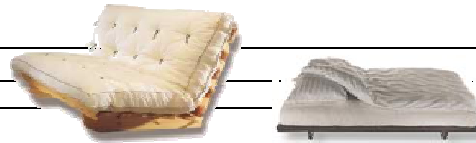

Price	Recommended price
+ 81.00	
+ 131.00	
incluso	
126.00	
199.00	

Zen Table (see specific price list))

TIMO	<i>Closed size Width x Depth</i>	<i>Open size Width x Depth</i>	<i>Type of Futon included</i>	<i>Price (futon included)</i>	<i>Recommended price</i>
Timo untreated	200 x 100	200 x 140	(140 x 200) 100% cotton, h 14cm	Tot. 695.00	
Timo coloured	200 x 100	200 x 140	(140 x 200) 100% cotton, h 14cm	Tot. 880.00	

sofa-bed colors: Mahogany, Black, Wenghè, Nat. lacq.
Futon color: natural ecrù

Price	Recommended price
included	
+ 131.00	

Latex layer added to Futon

LENSET: Futon with latex + 2 cushions + 2 rolls, in LEN fabric

+ 202.00

Cover: see specific covers price list 140x200

TORONTO	<i>Closed size Width x Depth</i>	<i>Open size Width x Depth</i>	<i>Type of Futon included</i>		<i>Price (futon included)</i>	<i>Recommended price</i>
Toronto 160 untreated	160 x 88	160 x 200	(160 x 200) 100% cotton, h11cm		Tot. 512.00	
Toronto 160 coloured	160 x 88	160 x 200	(160 x 200) 100% cotton, h11cm		Tot. 598.00	
Toronto 140 untreated	140 x 88	140 x 200	(140 x 200) 100% cotton, h 11cm		Tot. 492.00	
Toronto 140 coloured	140 x 88	140 x 200	(140 x 200) 100% cotton, h 11cm		Tot. 578.00	
Toronto 120 untreated	120 x 88	120 x 200	(140 x 200) 100% cotton, h 11cm		Tot. 466.00	
Toronto 120 coloured	120 x 88	120 x 200	(140 x 200) 100% cotton, h 11cm		Tot. 552.00	
Toronto 090 (until stocks last, ask for availability)	90 x 88	90 x 200	(90 x 200) 100% cotton, h 11cm		Tot. 389.00	
Toronto 70 (until stocks last, ask for availability)	70 x 88	70 x 200	(70 x 200) 100% cotton, h 11cm		Tot. 328.00	

Price Recommended price

sofa-bed colors: Mahogany with black legs, Black with. black legs, Wenghè with black legs, Nat. lacq. with nat.lacq legs

Futon color: natural ecrù

included

Cover: see specific covers price list