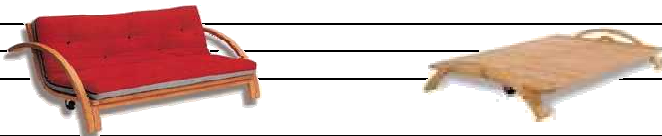

Latex layer added to Futon	+ 131.00	

LENSET: Futon with latex + 2 cushions + 2 rolls, in LEN fabric	+ 202.00	

Cover: see specific covers price list 140x200

AMBURGO BOOGIE	<i>Closed size Width x Depth</i>	<i>Open size Width x Depth</i>	<i>Type of Futon included</i>	<i>Price (futon included)</i>	<i>Recommended price</i>
Amburgo (Boogie) 140	213 x 125	213 x 140	(140 x 200) 100% cotton, h 14cm	Tot. 2'254.00	Tot. 2'000.00
Amburgo (Boogie) 120	213 x 105	213 x 120	(120 x 200) 100% cotton, h 14cm	Tot. 2'234.00	Tot. 1'990.00

	Price	Recommended price
sofa-bed colors: natural lacq.	included	
Futon color: natural ecrù	included