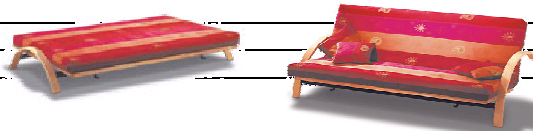

ACROBAT	<i>Closed size Width x Depth</i>	<i>Open size Width x Depth</i>	<i>Type of Futon included</i>	<i>Price (futon included)</i>	<i>Recommended price</i>
Acrobat	212 x 103	212 x 130	(140 x 200) 100% cotton, h 14cm	Tot. 1'288.00	

	Price	Recommended price
sofa-bed colors: wenghè, natural lacq.	included	
Futon color: natural ecrù	included	

Latex layer added to Futon	+ 131.00	
----------------------------	----------	--

LENSET: Futon with latex + 2 cushions + 2 rolls, in LEN fabric	+ 202.00	
--	----------	--