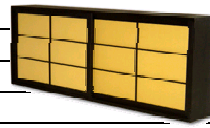

Two sliding doors cabinet, 19mm beechwood (with two shelves)

CODE	DESCRIPTION	Price	Recommended price
ARM002-140	Cabinet W 140 x h 80 x d 40cm (2 shelves)	817.00	
ARM002-200	Cabinet W 200 x h 80 x d 40cm (2 shelves)	900.00	
ARM001-200	Cabinet W 200 x h 80 x d 30cm (2 shelves)	833.00	
	cabinet treated with an 'A' colour	+ 150.00	
	cabinet treated with an 'B' colour	+ 249.00	
	Cabinet made with 26mm beechwood instead of 19mm	+ 30%	
ARMSTD200-ZOCC	Base with adjustable little legs	167.00	
FDARM00	Door panel in ecrù fabric	inclusa	
FDARM00EST	Door panel in coloured Esteril fabric	+ 94.00	
FDARM00RAI	Door panel in coloured Rainboiw fabric	+ 132.00	
FDARM00CRC	Door panel in coloured Creta, Rodi or Cipro fabric	+ 109.00	
FDARM00CARPVC	Door panel in rice paper on a transparent PVC base	+ 129.00	
FDARM00CARESP	Door panel in rice paper on a white expanded PVC base	+ 130.00